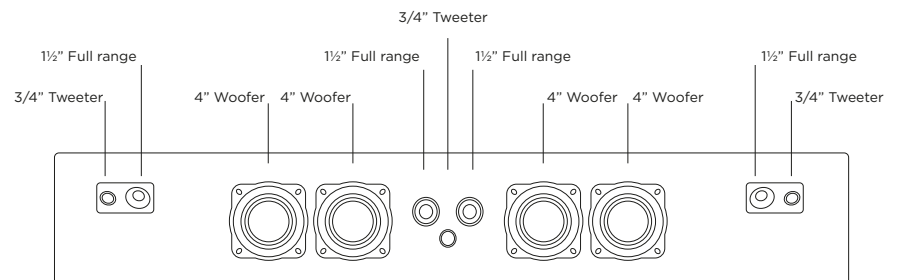

IMPORTANT FEATURES

-  Soundbar as interior design.
-  Powerful room filling sound.
-  Integrated music and multiroom capabilities.

BASIC

Product dimensions

Weight

8 kg

Placement

Wall or table/shelf

TECHNICAL

Cabinet principle

Closed boxes

Power amplifiers

4 x 50 W class D for Bass driver
4 x 50 W class D for Midrange driver
3 x 50 W class D for Tweeter driver

11 Speaker drivers

Multiroom

Airplay 2
Chromecast built-in
BeoLink Multiroom support including
Touch to Join

DIMENSIONS